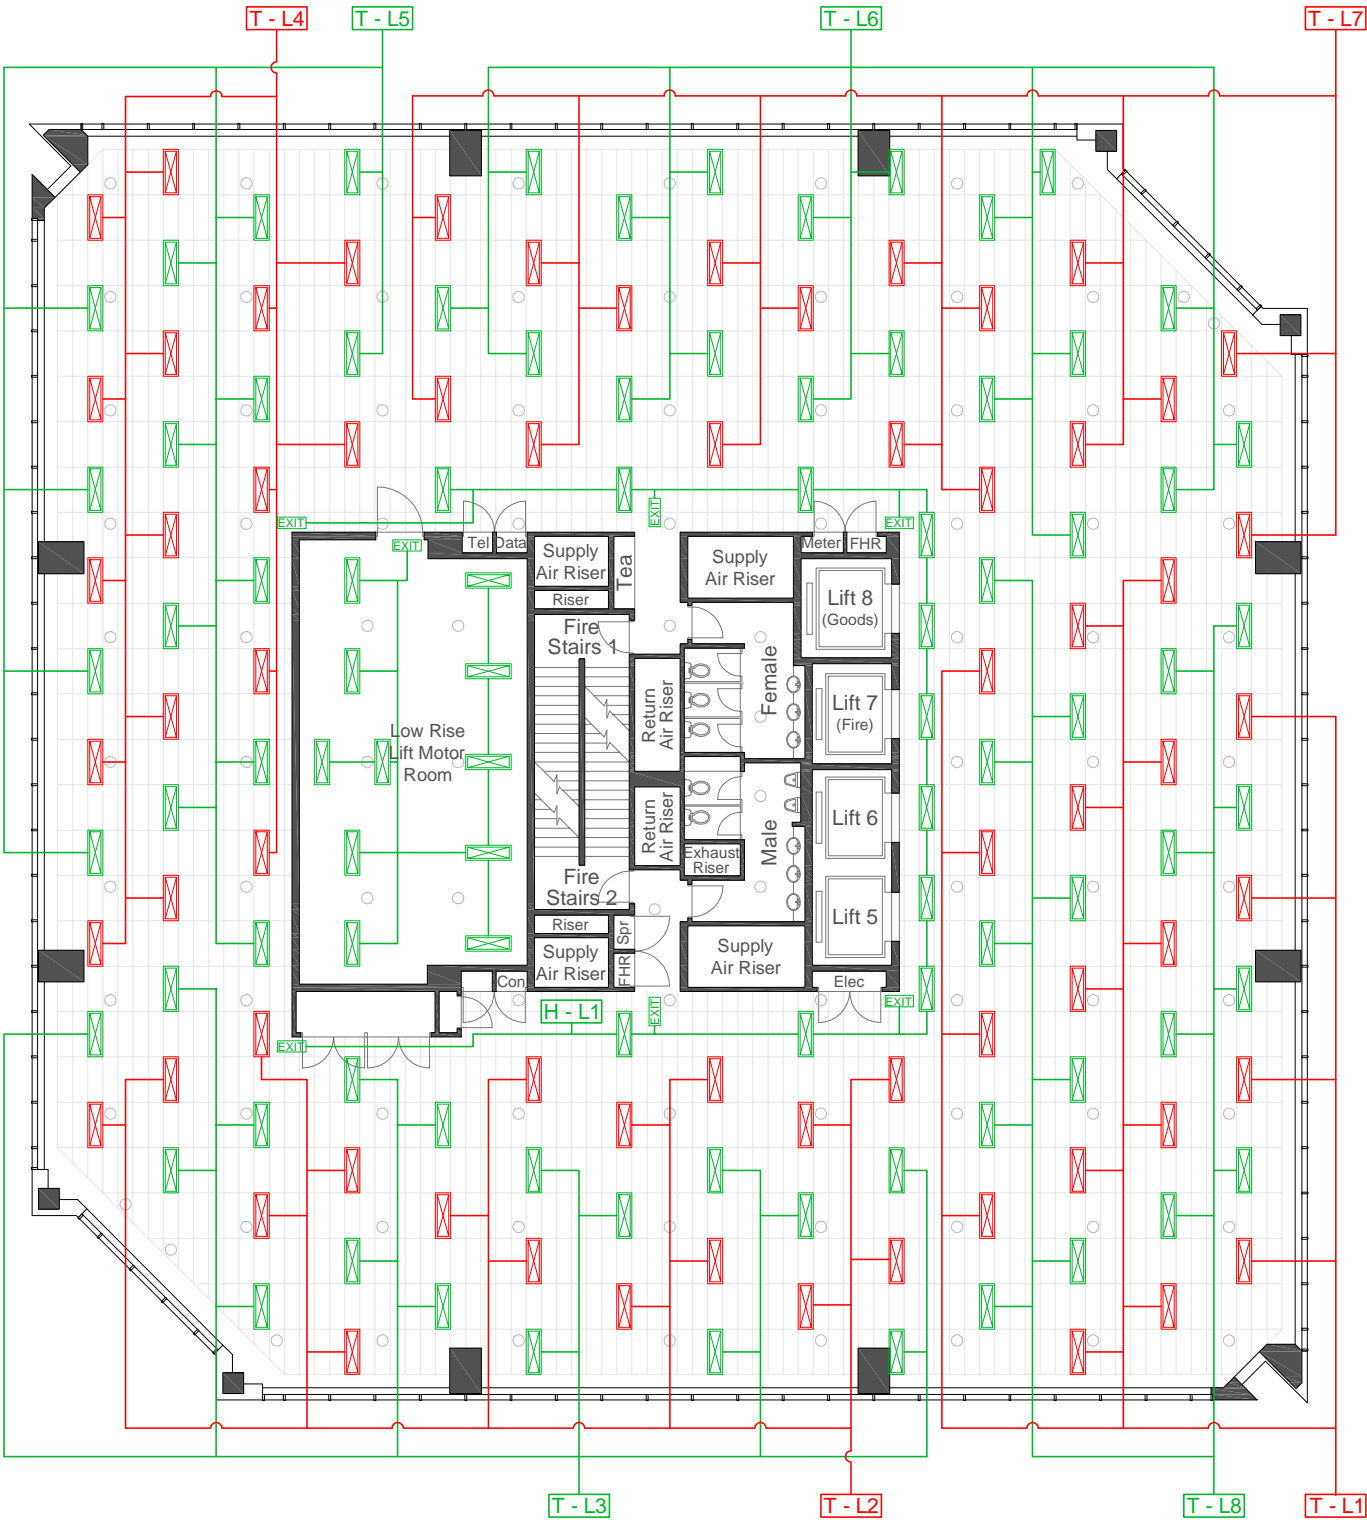

141 Walker Street, North Sydney  
Level 14

**Information Schedule**

- Recessed Fluorescent Lights
- Electrical Circuits
- Exit Light
- Office Sprinkler Head

**Disclaimer:** This plan has been prepared for marketing purposes only. Interested parties should undertake their own enquiries as to the accuracy of the information. Areas from Whelans surveys dated May 1998, reference 7658/2-004.