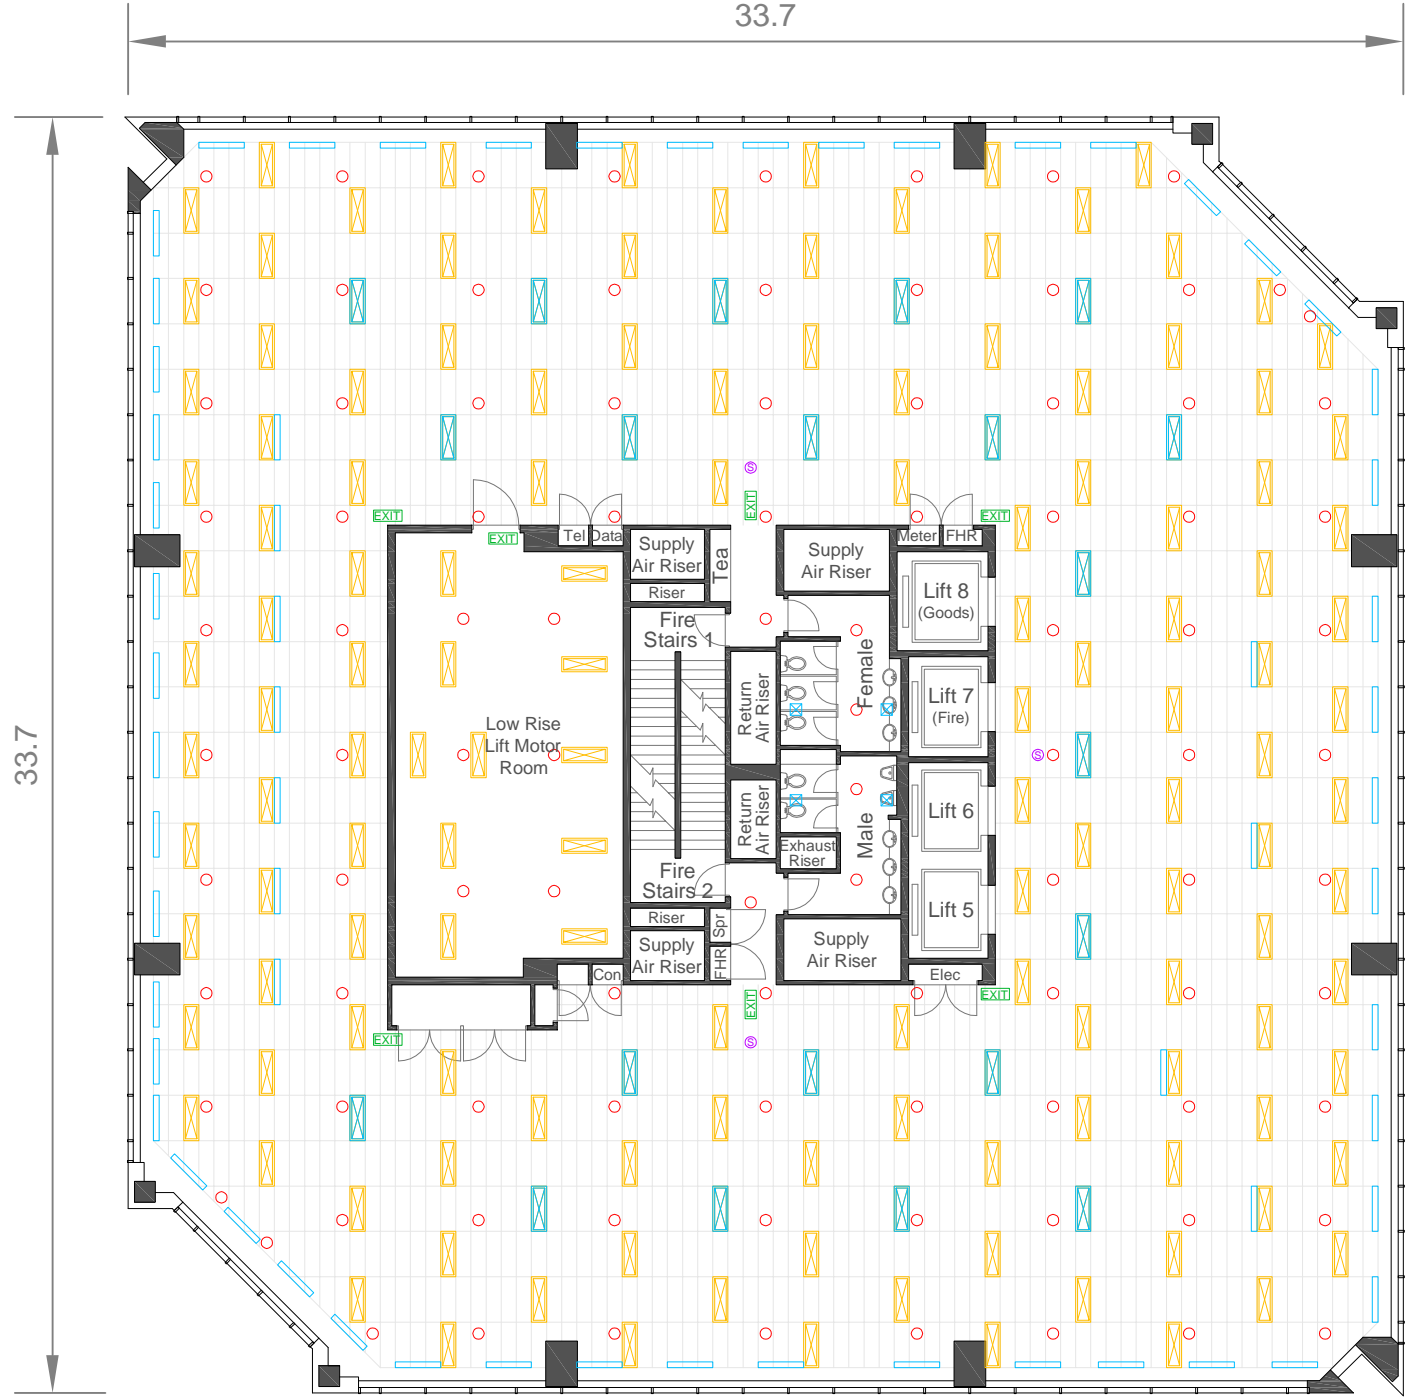

141 Walker Street, North Sydney  
Level 14

**Information Schedule**

-  Recessed Fluorescent Light
-  Recessed Fluorescent Light with A/C Diffuser
-  A/C Diffuser
-  EXIT Exit Light
-  Office Sprinkler Head
-  Speaker
-  Exhaust Fan

**Disclaimer:** This plan has been prepared for marketing purposes only. Interested parties should undertake their own enquiries as to the accuracy of the information. Areas from Whelans surveys dated May 1998, reference 7658/2-004.